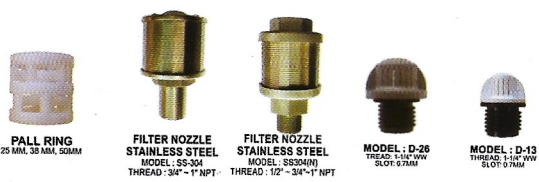

MODEL : AJL THREAD: 3/4" WW
MODEL : APLDB THREAD: 3/4" WW
MODEL : KP-2 THREAD: 3/4" NPT
MODEL : KP-2 THREAD: 3/4" WW
MODEL : KP-3 THREAD: 3/4" NPT
MODEL : KP-3 THREAD: 3/4" WW
MODEL : KP-4 THREAD: 3/4" NPT
MODEL : KP-4 THREAD: 3/4" WW
MODEL : AP MPI NEW THREAD: 3/4" NPT
MODEL : AJ MPI NEW THREAD: 3/4" WW
MODEL : AJM THREAD: 3/4" WW
MODEL : AP MPI NEW THREAD: 1" NPT
MODEL : AP MPI NEW THREAD: 1-1/4" WW

MODEL : B-18 THREAD: 1/2" NPT
MODEL : B-19 THREAD: 1/2" NPT
MODEL : D-20 THREAD: 3/4" WW

FILTER NOZZLE FOR PIPE

MODEL : AJXL THREAD: 1-1/4" WW
MODEL : AJBL THREAD: 1-1/4" WW
MODEL : CJBL THREAD: 1-1/4" WW
MODEL : CJXL THREAD: 1-1/4" WW

PALL RING 25 MM, 38 MM, 50 MM
FILTER NOZZLE STAINLESS STEEL MODEL: SS-004 THREAD: 3/4" - 1" NPT
FILTER NOZZLE STAINLESS STEEL MODEL: SS-005 THREAD: 1/2" - 3/4" - 1" NPT
MODEL : D-26 THREAD: 1/4" WW SLOT: 0.7MM
MODEL : D-13 THREAD: 1/4" WW SLOT: 0.7MM