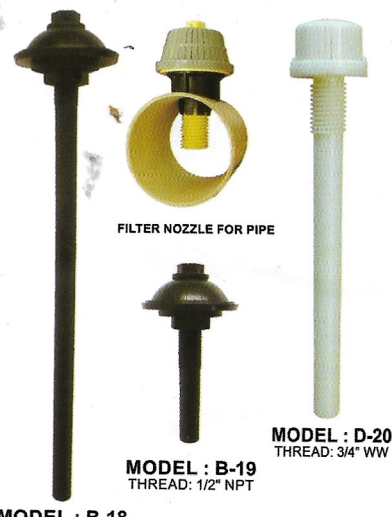

MODEL : AJL THREAD: 3/4" WW
MODEL : APLDB THREAD: 3/4" WW
MODEL : KP-2 THREAD: 3/4" NPT
MODEL : KP-2 THREAD: 3/4" WW
MODEL : KP-3 THREAD: 3/4" NPT
MODEL : KP-3 THREAD: 3/4" WW
MODEL : KP-4 THREAD: 3/4" NPT
MODEL : KP-4 THREAD: 3/4" WW
MODEL : AP MPI NEW THREAD: 3/4" NPT
MODEL : AJ MPI NEW THREAD: 3/4" WW
MODEL : AJM THREAD: 3/4" WW
MODEL : AP MPI NEW THREAD: 1" NPT
MODEL : AP MPI NEW THREAD: 1-1/4" WW

MODEL : B-18 THREAD: 1/2" NPT
MODEL : B-19 THREAD: 1/2" NPT
MODEL : D-20 THREAD: 3/4" WW

FILTER NOZZLE FOR PIPE

MODEL : AJXL THREAD: 1-1/4" WW
MODEL : AJBL THREAD: 1-1/4" WW
MODEL : CJBL THREAD: 1-1/4" WW
MODEL : CJXL THREAD: 1-1/4" WW

PALL RING 25 MM, 38 MM, 50 MM
FILTER NOZZLE STAINLESS STEEL MODEL: SS-004 THREAD: 3/4" - 1" NPT
FILTER NOZZLE STAINLESS STEEL MODEL: SS-005 THREAD: 1/2" - 3/4" - 1" NPT
MODEL : D-26 THREAD: 1/4" WW SLOT: 0.7MM
MODEL : D-13 THREAD: 1/4" WW SLOT: 0.7MM